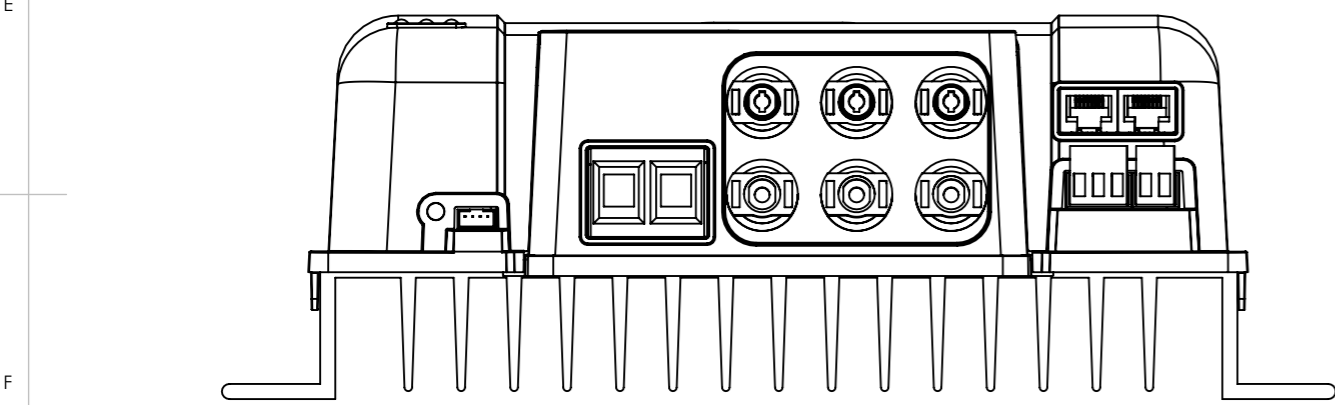

Dimension Drawing - SmartSolar charge controller	
SCC115085511/512	SmartSolar MPPT 150/85-MC4 VE.Can
SCC115110511/512	SmartSolar MPPT 150/100-MC4 VE.Can
SCC125085511	SmartSolar MPPT 250/85-MC4 VE.Can
SCC125110512	SmartSolar MPPT 250/100-MC4 VE.Can

DETAIL A
SCALE 1:1

DETAIL B
SCALE 1:1

Dimensions in mm