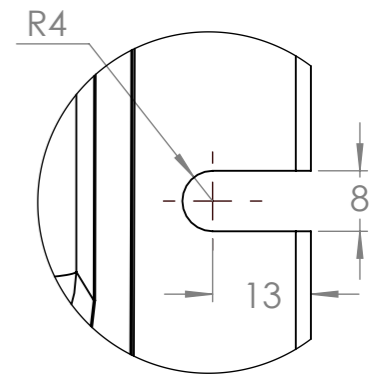

Dimension Drawing - SmartSolar charge controller	
SCC115085511/512	SmartSolar MPPT 150/85-MC4 VE.Can
SCC115110511/512	SmartSolar MPPT 150/100-MC4 VE.Can
SCC125085511	SmartSolar MPPT 250/85-MC4 VE.Can
SCC125110512	SmartSolar MPPT 250/100-MC4 VE.Can

DETAIL A
SCALE 1:1

DETAIL B
SCALE 1:1

Dimensions in mm