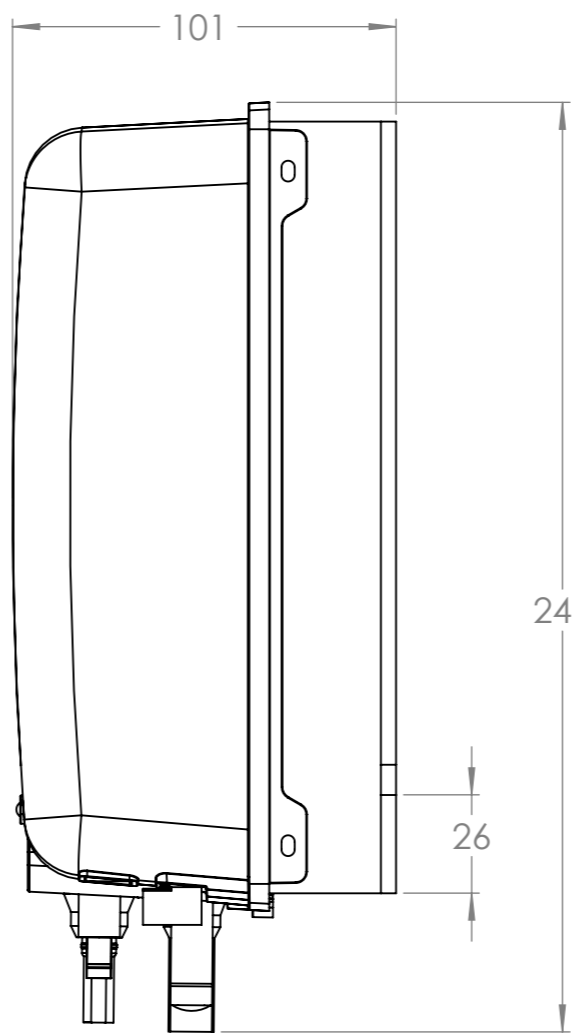

Dimension Drawing - SmartSolar charge controller	
SCC115085511/512	SmartSolar MPPT 150/85-MC4 VE.Can
SCC115110511/512	SmartSolar MPPT 150/100-MC4 VE.Can
SCC125085511	SmartSolar MPPT 250/85-MC4 VE.Can
SCC125110512	SmartSolar MPPT 250/100-MC4 VE.Can

DETAIL A
SCALE 1:1

DETAIL B
SCALE 1:1

Dimensions in mm