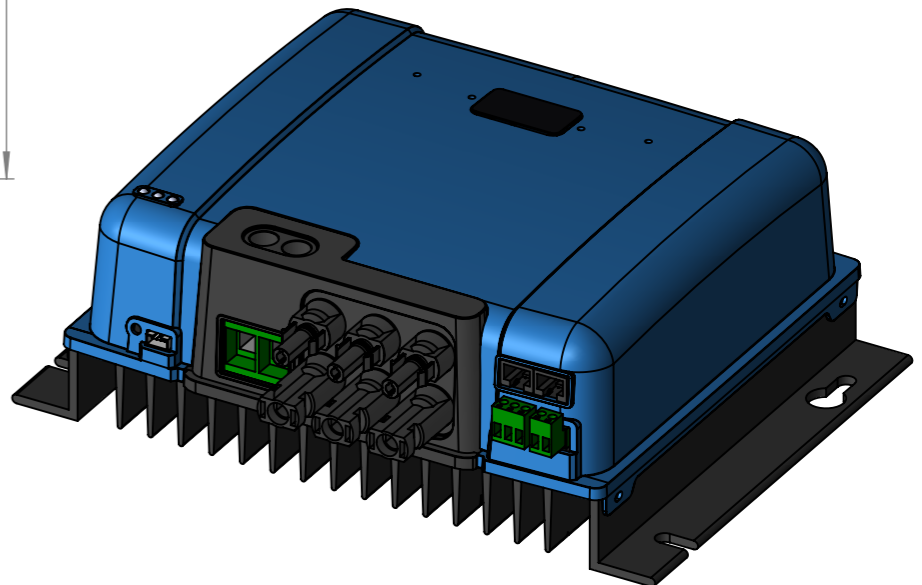

Dimension Drawing - SmartSolar charge controller	
SCC115085511/512	SmartSolar MPPT 150/85-MC4 VE.Can
SCC115110511/512	SmartSolar MPPT 150/100-MC4 VE.Can
SCC125085511	SmartSolar MPPT 250/85-MC4 VE.Can
SCC125110512	SmartSolar MPPT 250/100-MC4 VE.Can

DETAIL A
SCALE 1:1

DETAIL B
SCALE 1:1

Dimensions in mm