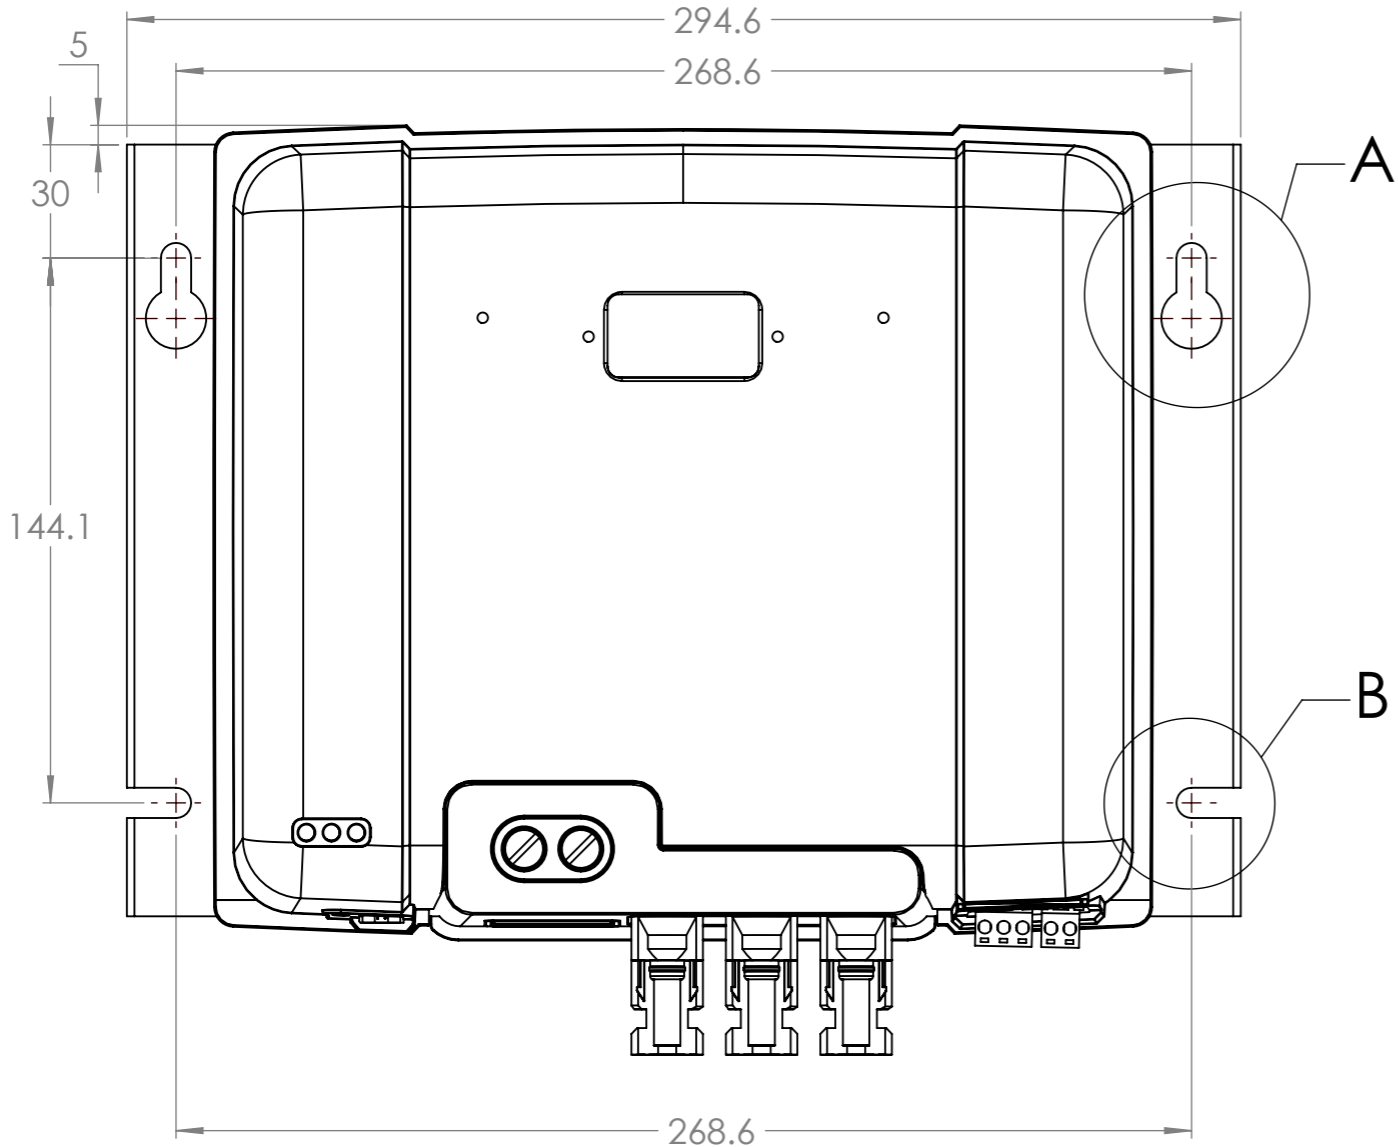

Dimension Drawing - SmartSolar charge controller	
SCC115085511/512	SmartSolar MPPT 150/85-MC4 VE.Can
SCC115110511/512	SmartSolar MPPT 150/100-MC4 VE.Can
SCC125085511	SmartSolar MPPT 250/85-MC4 VE.Can
SCC125110512	SmartSolar MPPT 250/100-MC4 VE.Can

DETAIL A
SCALE 1:1

DETAIL B
SCALE 1:1

Dimensions in mm