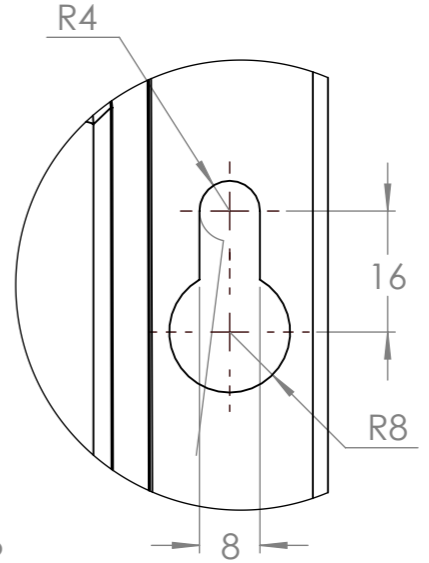

Dimension Drawing - SmartSolar charge controller	
SCC115085511/512	SmartSolar MPPT 150/85-MC4 VE.Can
SCC115110511/512	SmartSolar MPPT 150/100-MC4 VE.Can
SCC125085511	SmartSolar MPPT 250/85-MC4 VE.Can
SCC125110512	SmartSolar MPPT 250/100-MC4 VE.Can

DETAIL A
SCALE 1:1

DETAIL B
SCALE 1:1

Dimensions in mm