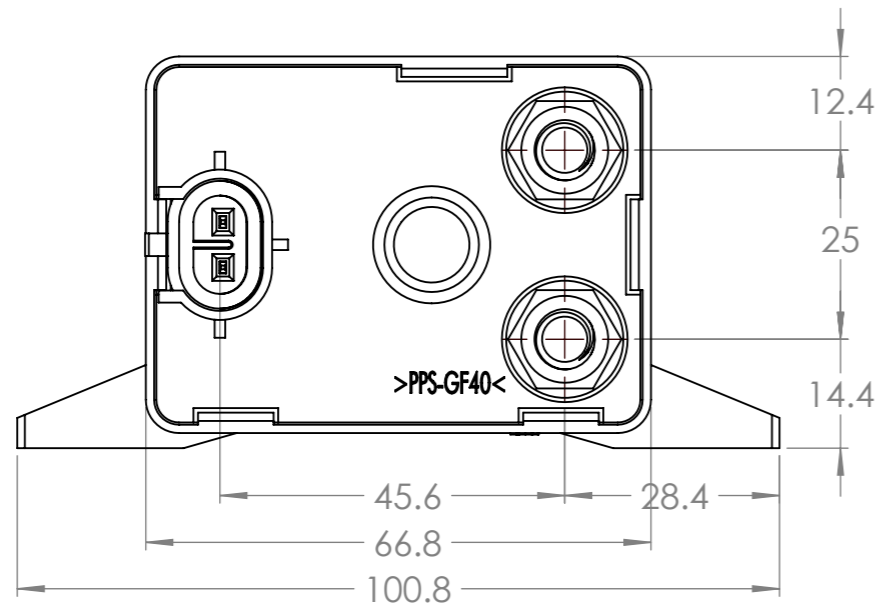

Dimension Drawing - Cyrix-ct (400A)

CYR010230010	Cyrix-ct 12/24V-230A intelligent battery combiner
CYR010230010R	Cyrix-ct 12/24V-230A intelligent battery combiner Retail
CYR010230412	Cyrix-Li-ct 12/24V-230A intelligent Li-ion battery combiner
CYR010230430	Cyrix-Li-charge 12/24V-230A intelligent charge relay
CYR010230450	Cyrix-Li-load 12/24V-230A intelligent load relay
CYR020230430	Cyrix-Li-charge 24/48V-230A intelligent charge relay
CYR020230450	Cyrix-Li-load 24/48V-230A intelligent charge relay

Dimensions in mm