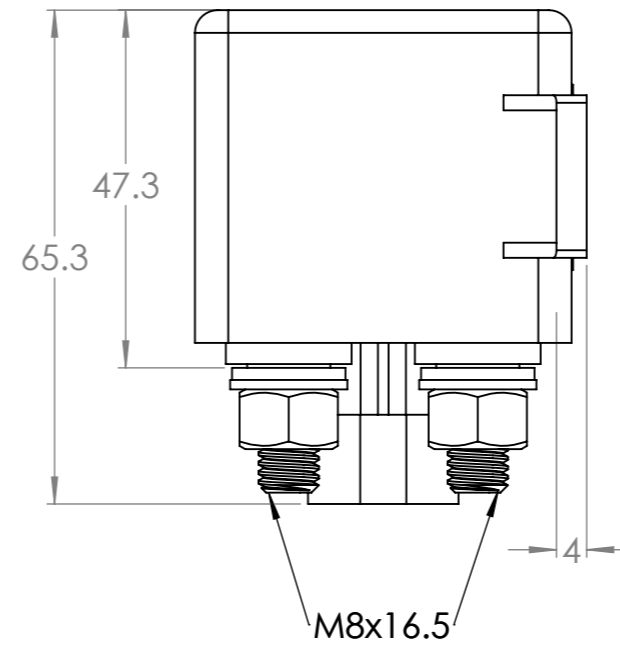

Dimension Drawing - Cyrix-ct (400A)

CYR010230010	Cyrix-ct 12/24V-230A intelligent battery combiner
CYR010230010R	Cyrix-ct 12/24V-230A intelligent battery combiner Retail
CYR010230412	Cyrix-Li-ct 12/24V-230A intelligent Li-ion battery combiner
CYR010230430	Cyrix-Li-charge 12/24V-230A intelligent charge relay
CYR010230450	Cyrix-Li-load 12/24V-230A intelligent load relay
CYR020230430	Cyrix-Li-charge 24/48V-230A intelligent charge relay
CYR020230450	Cyrix-Li-load 24/48V-230A intelligent charge relay

Dimensions in mm