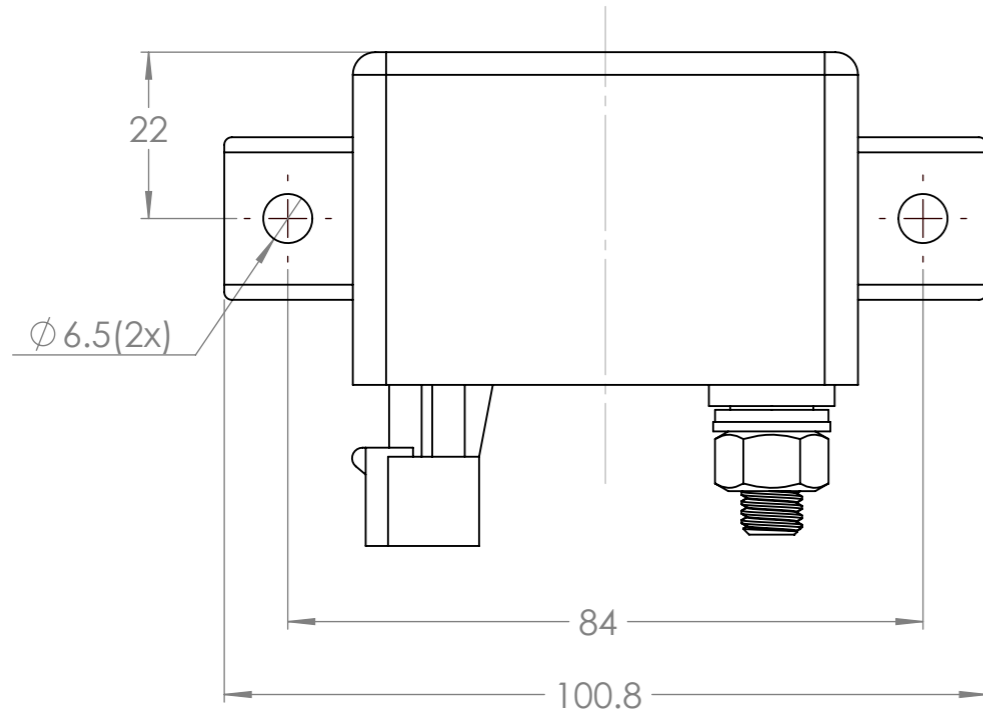

Dimension Drawing - Cyrix-ct (400A)

CYR010230010	Cyrix-ct 12/24V-230A intelligent battery combiner
CYR010230010R	Cyrix-ct 12/24V-230A intelligent battery combiner Retail
CYR010230412	Cyrix-Li-ct 12/24V-230A intelligent Li-ion battery combiner
CYR010230430	Cyrix-Li-charge 12/24V-230A intelligent charge relay
CYR010230450	Cyrix-Li-load 12/24V-230A intelligent load relay
CYR020230430	Cyrix-Li-charge 24/48V-230A intelligent charge relay
CYR020230450	Cyrix-Li-load 24/48V-230A intelligent charge relay

Dimensions in mm